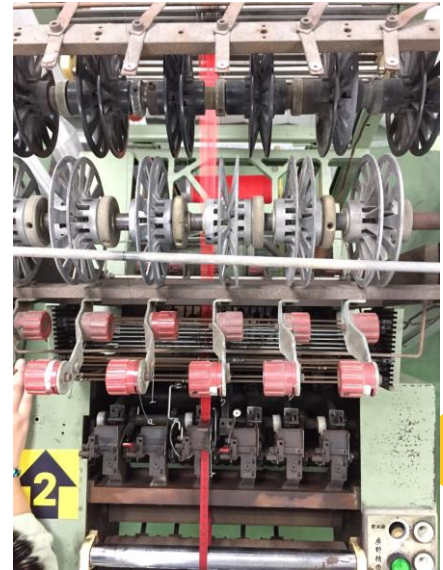

- 早期即具備完善建檔概念
- 初期合作的初代紡織機台