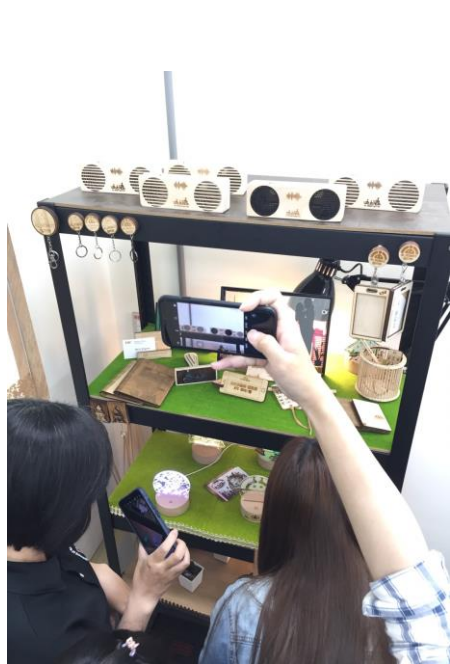

◆ 自造者基地：推廣、合作、媒合、自造、精神