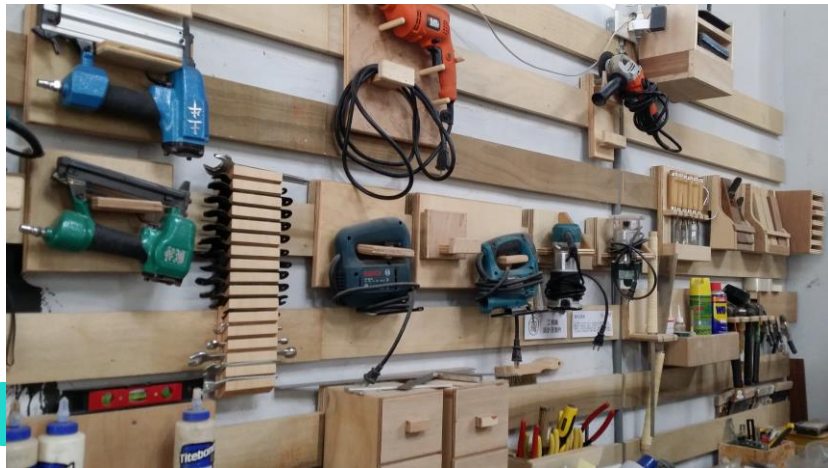

各產業機械手臂的應用

◆ 鞋底塗膠應用

◆ 博弈競賽應用

◆ 美食饗宴應用

The page features decorative circles in the corners. The top-left corner has a large blue circle, a medium cyan circle, and a small yellow-green circle. The top-right corner has a small green circle, a large yellow circle with a dashed outline, and a medium green circle. The bottom-left corner has a small cyan circle, a large yellow-green circle, and a small green circle. The bottom-right corner has a yellow circle with a dashed outline, a small orange circle, and a large pink circle with a dashed outline.

R7創藝所在 X 戴寶觀光工廠

人才訓練及產業扶持的平台

◆ 對設計師友善的紙模繪製機

◆ 跨領域的特殊設計

大港自造特區

一切所需自行自造

◆ 由收納牆看見自造者精神

◆ 國外自造者創意